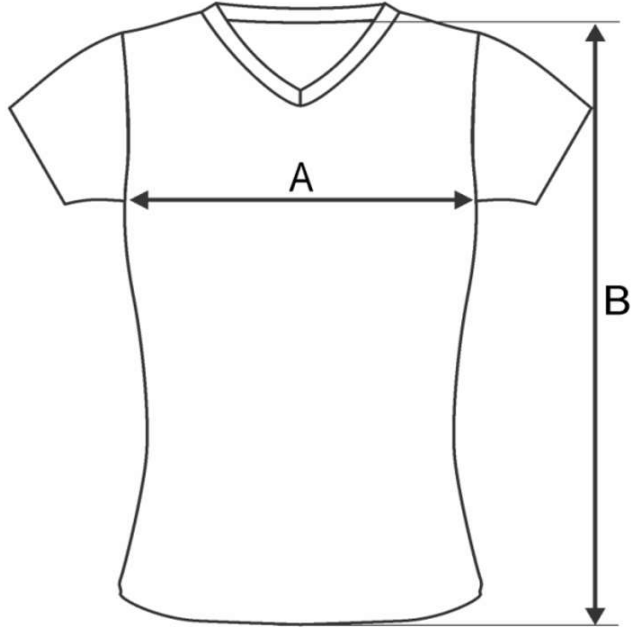

DAMEN Modell 2

PRODUCT MEASUREMENT CHART

ARTICLE	783013
DESCRIPTION	SS JERSEY WOMEN
SIZE RANGE	XS-S-M-L-XL-2XL-3XL
FABRIC	INTERLOCK (100%PES 120 GR)

DIMENSION	DESCRIPTION	TOLERANCE +/-	TOLERANCE +/-						
			XS	S	M	L	XL	2XL	3XL
A	1/2 CHEST WIDTH	2	44	46	48	50	52	54	56
B	CENTER BACK LENGTH	1	59	61	63	65	67	69	71

All dimensions are in cm and refer to finished products.
Unless stated differently all above are flat measurements.